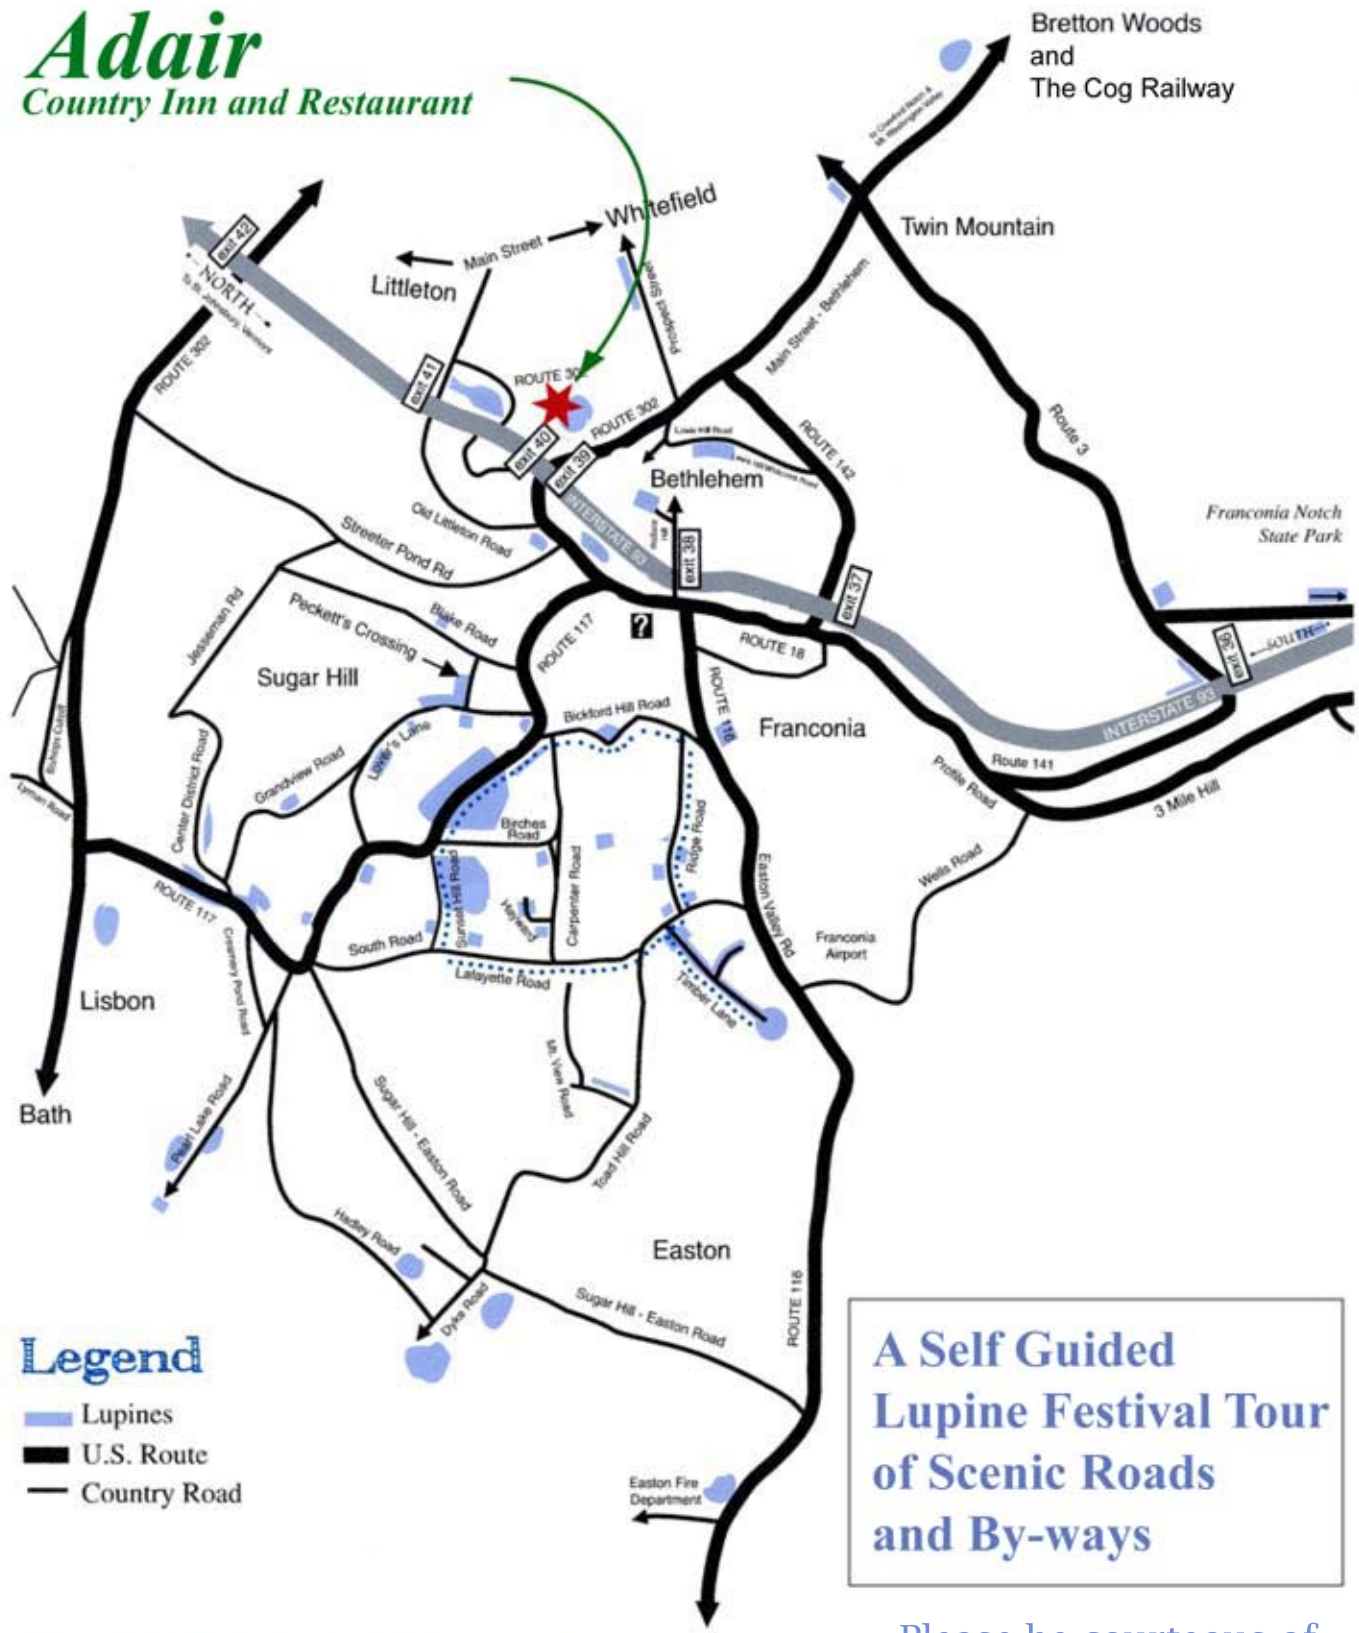

# Adair

Country Inn and Restaurant

Bretton Woods and The Cog Railway

Twin Mountain

Whitefield

Bethlehem

Franconia

Sugar Hill

Lisbon

Bath

Easton

Franconia Notch State Park

## Legend

- Lupines
- U.S. Route
- Country Road

**A Self Guided  
Lupine Festival Tour  
of Scenic Roads  
and By-ways**

**This map indicates some Lupine areas. Explore our back roads and by-ways to discover many more.**

ROUTE 112 to Lincoln/ N. Woodstock →

Please be courteous of private property